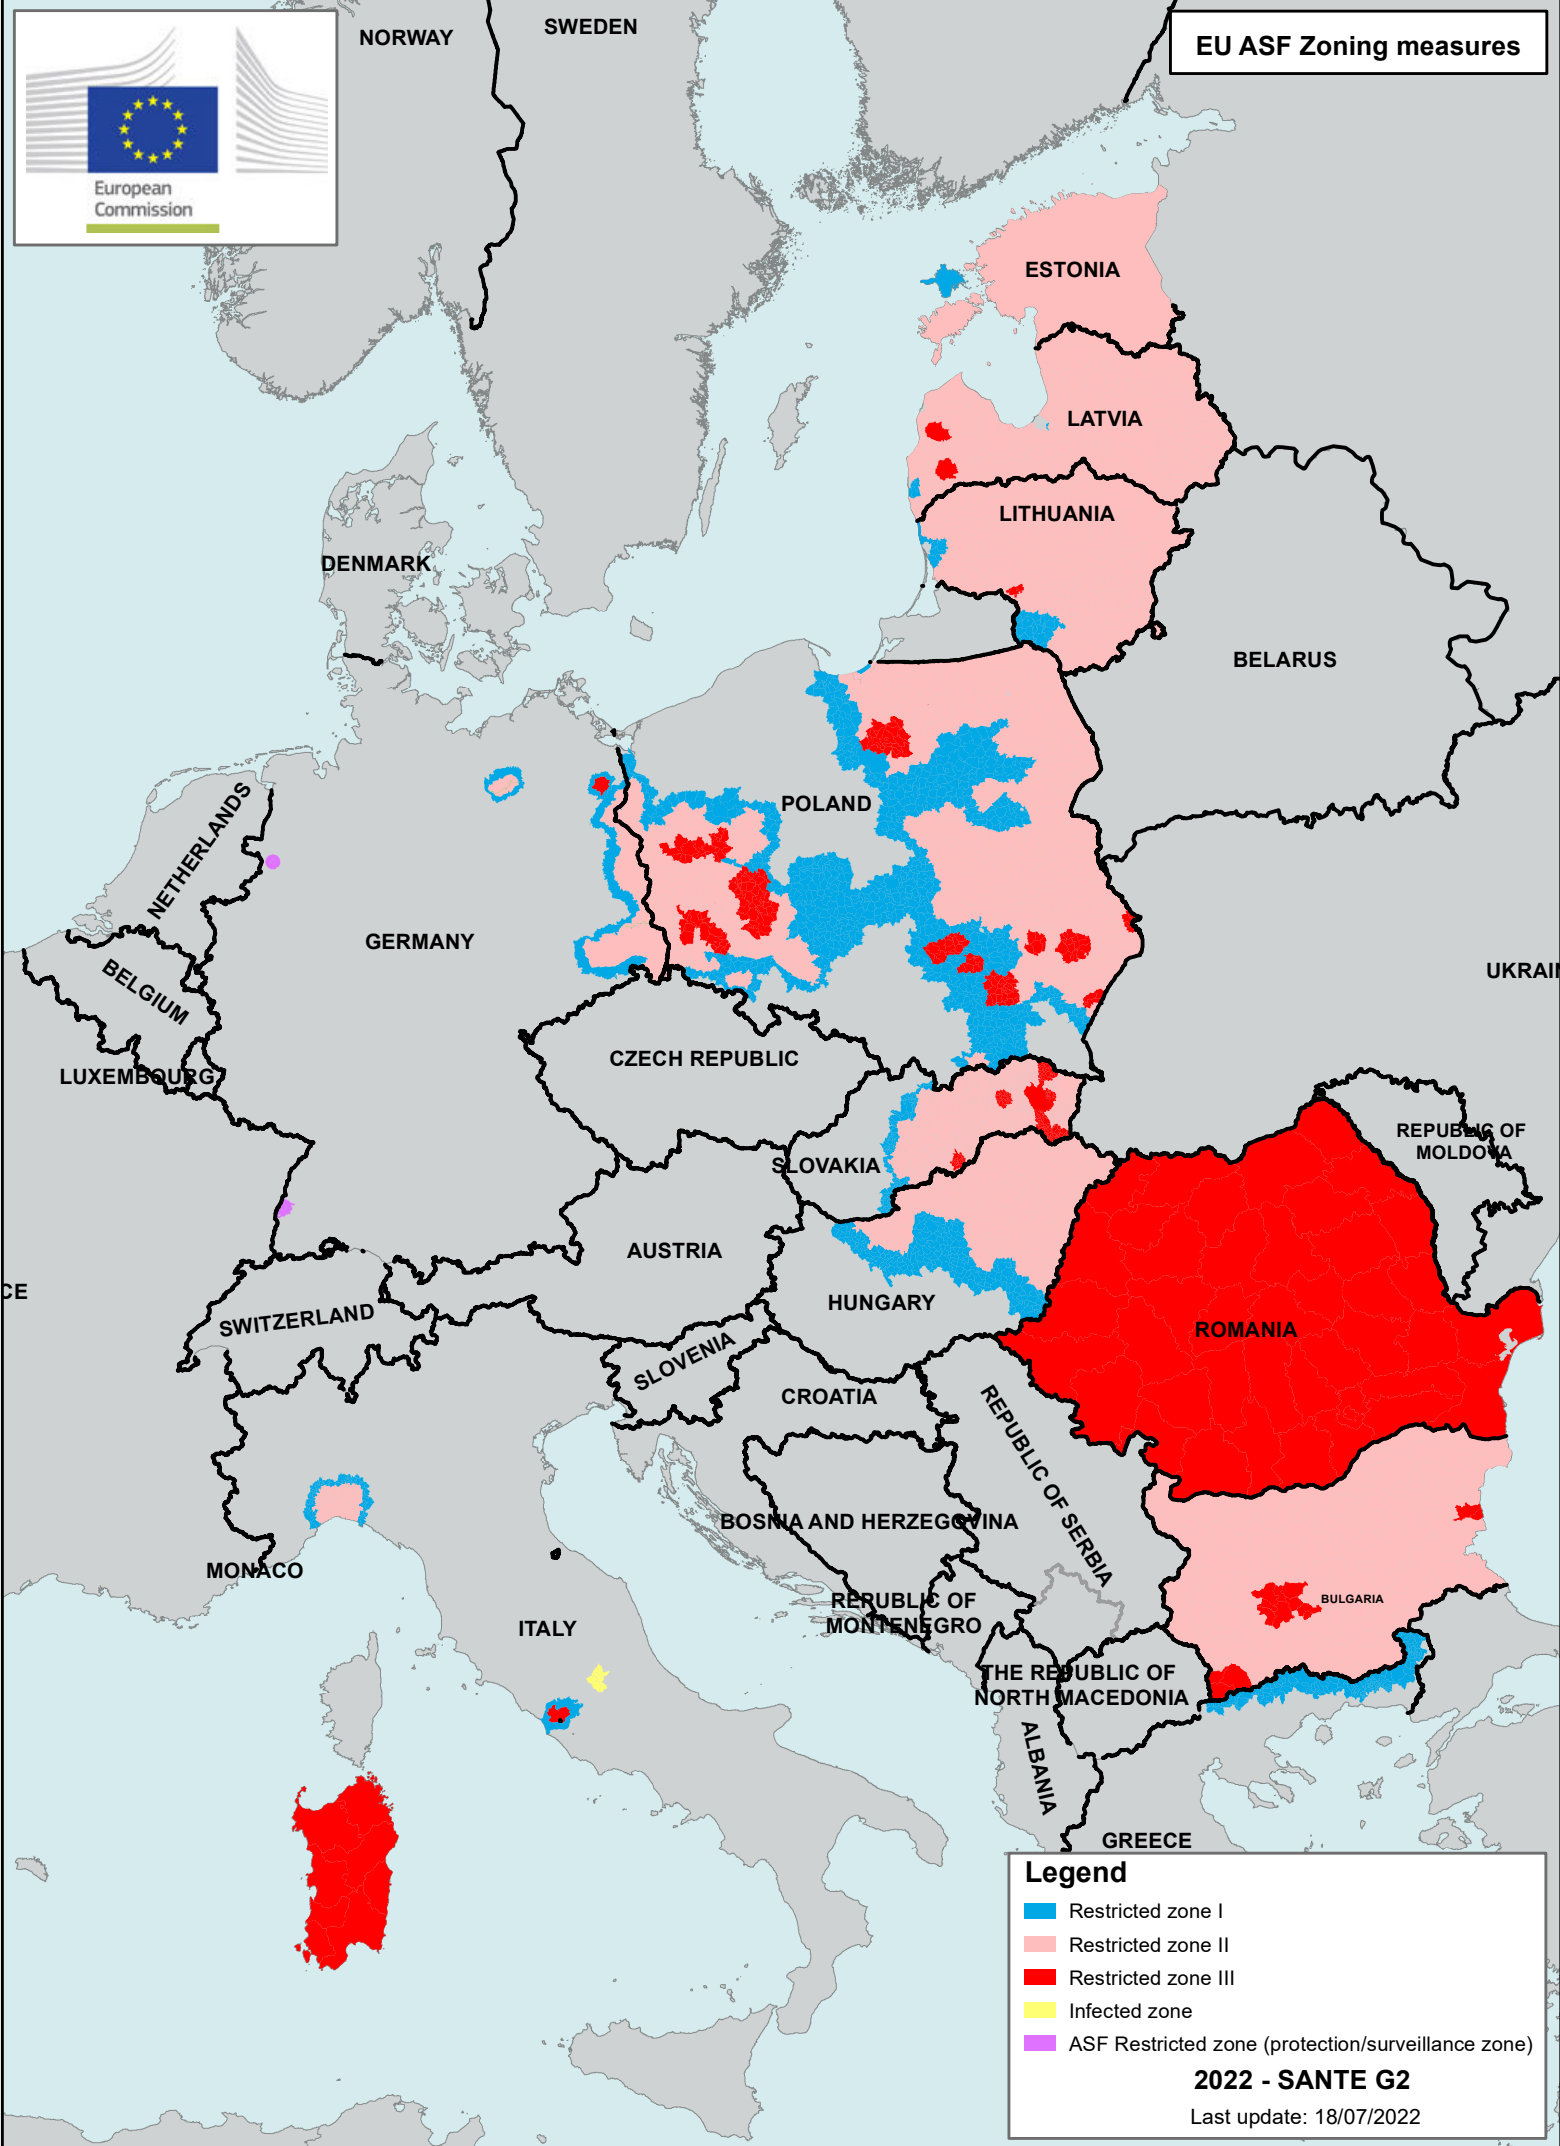

EU ASF Zoning measures

Legend

- Restricted zone I
- Restricted zone II
- Restricted zone III
- Infected zone
- ASF Restricted zone (protection/surveillance zone)

2022 - SANTE G2
Last update: 18/07/2022

0 130 260 520 780 1.040 Kilometers